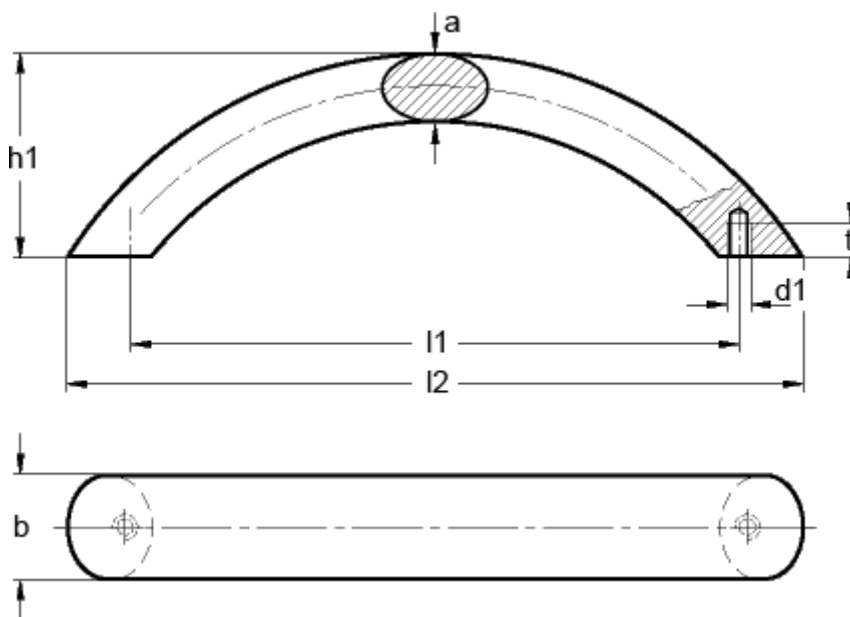

Article number: 20090167

Description: E+G Arch handle GN 565.4-26-192-A-EL

Measures

a	= 17
b	= 26
d1	= M8
h1	= 57
l1	= 192
l2	= 227
t min	= 12.0